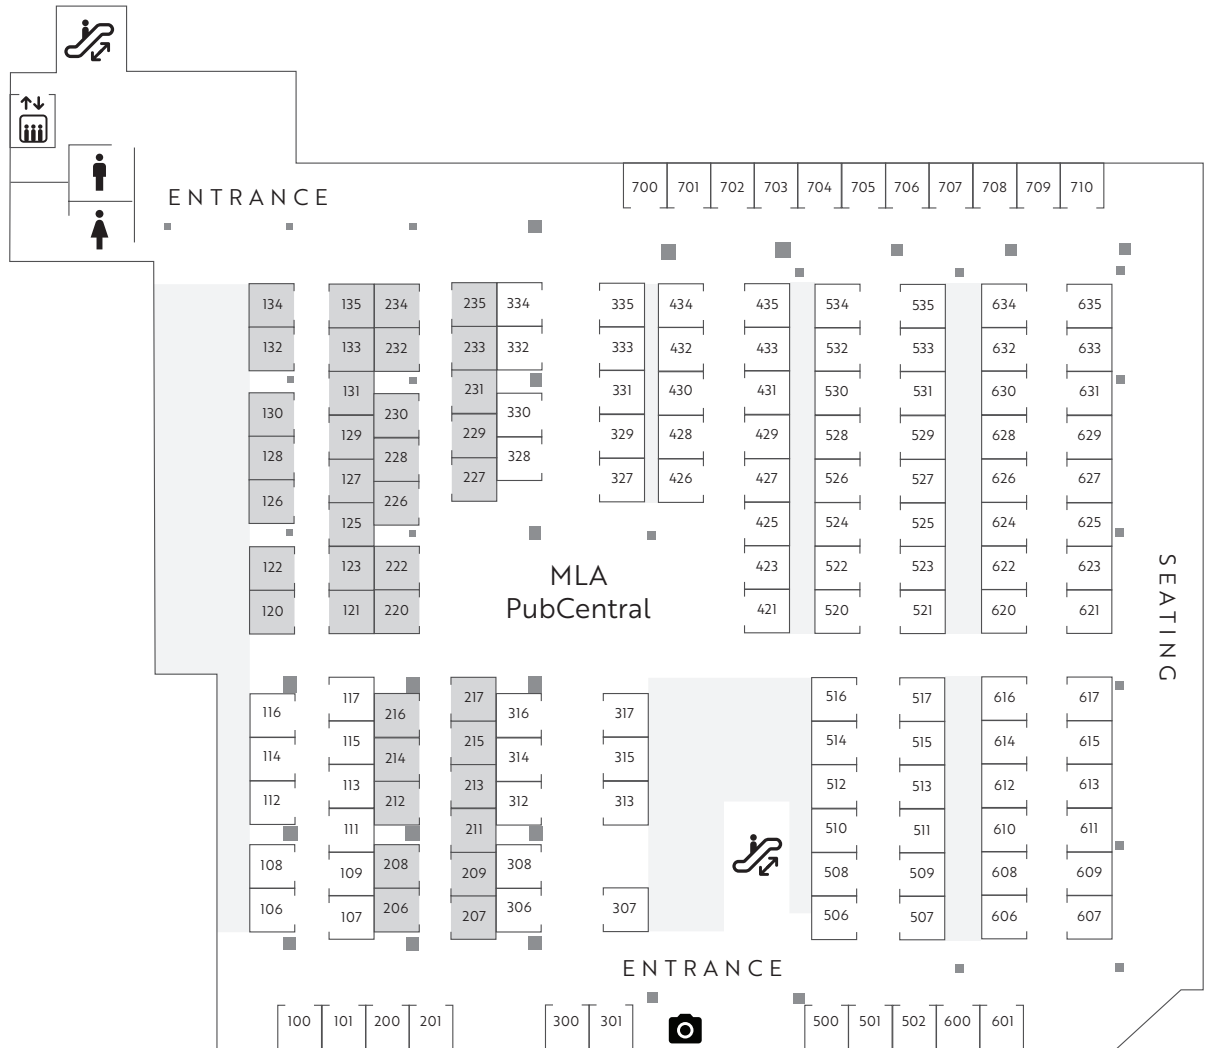

# Floor Plan of the Exhibit Area

Hyatt Regency Chicago, Riverside Exhibit Hall, Exhibit level, East Tower

 Shaded booths are part of the block reserved for university press exhibitors.

 Complimentary professional headshots (4 and 5 January, 9:30 a.m.–5:00 p.m.)