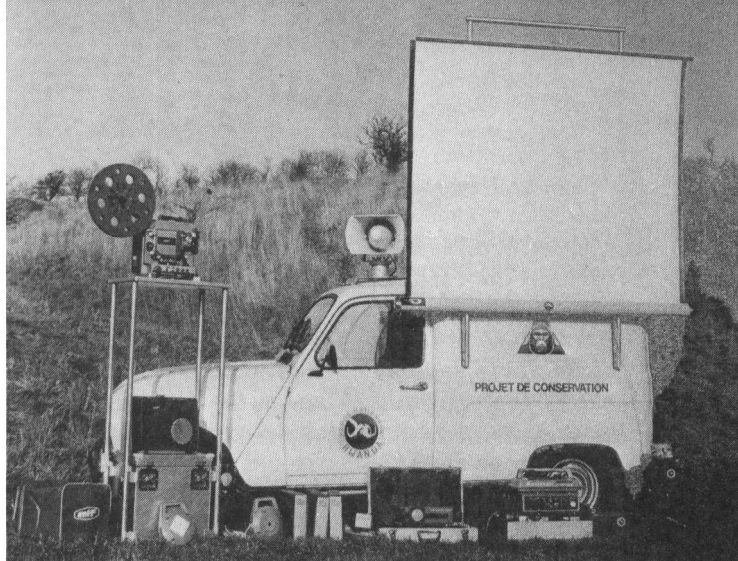

The fully equipped van supplied by the FPS Mountain Gorilla Fund for showing wildlife films and slides to village people in Rwanda as part of the Fund's educational programme. The equipment includes screen (shown erected), slide and movie projectors, loud speaker and generator.

Mark Boulton

Mountain Gorilla Fund

Gifts of £20 and over

People's Trust for Endangered Species	£12,000
Clients of Town and Gown Travel Ltd	£470
I. Redmond (collection from UK schools)	£230
Sarah Jackson Trust	£200
P.E. Gawen	£50
Maidstone School	£50
S. Walker	£50
St Mary's Gate School	£32
Mrs Heathcote Amory	£30
N. Halewood	£25
I. Redmond	£25
M. Gooley	£22

Legacies and Gifts

Gifts of £20 and over

Legacies

Lord Willingdon	£600
H.E. Sears	£250

Gifts

Conder Conservation Trust	£1000
New Moorgate Trust	£1000
Clients of Twickenham Travel Ltd	£195
Mrs M. Hayne	£100
Spirax Sarco	£100
Mrs J.A. Rice	£50
Miss A.E. Cole	£30
F. Izzedin	£29
V. Merlen	£26
K. Franke	£25
Maherawal Lakshman Singh	£25