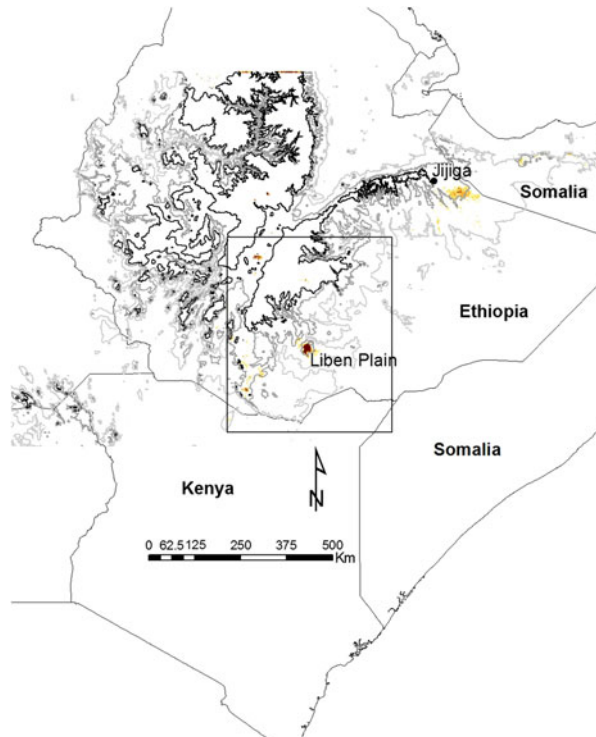

Erratum

Rapid declines in habitat quality and population size of the Liben (Sidamo) Lark *Heteromirafra sidamoensis* necessitate immediate conservation action – ERRATUM

PAUL F. DONALD, GRAEME M. BUCHANAN, NIGEL J. COLLAR,
YILMA DELLELEGN ABEBE, MERID N. GABREMICHAEL,
M. A. KIRAGU MWANGI, PAUL KARIUKI NDANG'ANG'A,
CLAIRE N. SPOTTISWOODE and MENGISTU WONDAFRASH

doi: 10.1017/S0959270910000018 Published by Cambridge University Press, 27 Jan 2010

Figure 5 of the above paper (Donald *et al.*, 2010) was printed in black and white rather than colour. The publishers apologise for this error, and have reprinted the image below correctly.

Reference

Donald, P. F., Buchanan, G. M., Collar, N. J.,
et al. (2010) Rapid declines in habitat quality
and population size of the Liben (Sidamo)

Lark *Heteromirafra sidamoensis* necessitate
immediate conservation action. *Bird Con-
serv. Int.* 20: 1–12.